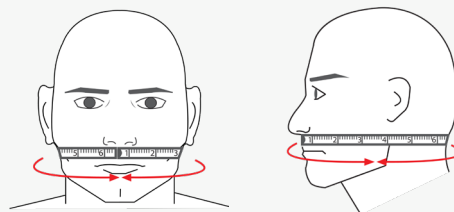

The Gryphon Alpine Balaclava Sizing Guide

Protects in the most extreme environments, completely eliminating exposed skin.

Revision offers **TWO SIZES** for the **GRYPHON ALPINE BALACLAVA**, guaranteeing a fit that actually fits. This magnetically integrated balaclava seamlessly connects to the SnowHawk® cold weather goggle and the MerlinHawk™ goggle. The balaclava system offers 100% face coverage and breath-ability through mesh over mouth and nose which directs breath away from goggle. Operators can rely on the system's fog prevention for peak performance in cold climates without compromising protection.

GRYPHON ALPINE BALACLAVA SIZING GUIDE

MEASUREMENT	S/M	L/XL
CIRCUMFERENCE - INCHES	20-21	21-22

HOW TO MEASURE YOUR HEAD – Wrap a flexible tape measure around your head just below the nose.